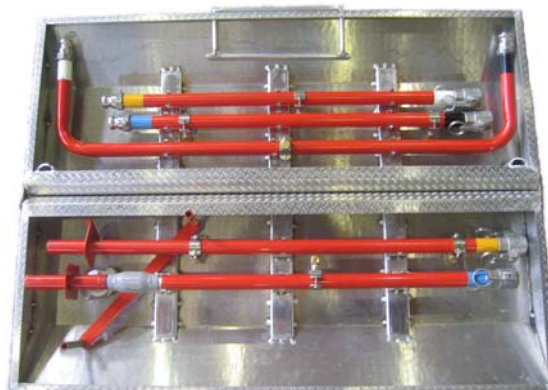

Safety Shower MAVA350

MAVA350 Safety shower is light, portable and durable shower for emergency professionals. Shower is set up from five pieces on top of its aluminum trunk. Water usage is controlled by practical foot switch. MAVA350 may be installed inside the MAVA ST shower tent for collecting sewage.

Height	2200mm
Width	1200mm
Weight	22kg
Water usage	40l/min 5bar pressure
Using pressure	Max 8 bar
Structure	Aluminum, stainless steel
Nozzles	AISI 316 7pcs brass

CONTACT

PUHDISTAMONTIE 26
05840 HYVINKÄÄ
FINLAND
TEL. 00 358 19 460 3623
FAX. 00 358 19 434 920
MOB. 00 358 400 569 229
sales@mavatech.com