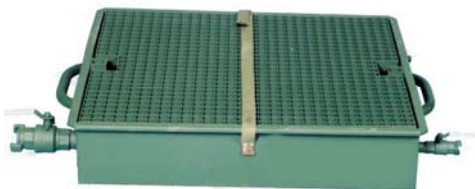

Portable Shower MAVA300

MAVA300 has been developed for Defence Forces. It is light, durable, portable and easy to use. One person in safety clothing can set up or pack away the MAVA300 in just five minutes. MAVA300 is a result of years of product development according to high requirements of Finnish Defence Forces.

Height	2450mm
Width	1020mm
Weight	50kg
Water usage	110l/min at 5 bar pressure
Operating pressure	Max 8 bar
Operating temperature	-25C...+40C
Main metal parts	Aluminum
Nozzles	Brass
Hose	Rubber

CONTACT

PUHDISTAMONTIE 26
05840 HYVINKÄÄ
FINLAND
TEL. 00 358 19 460 3623
FAX. 00 358 19 434 920
MOB. 00 358 400 569 229
sales@mavatech.com