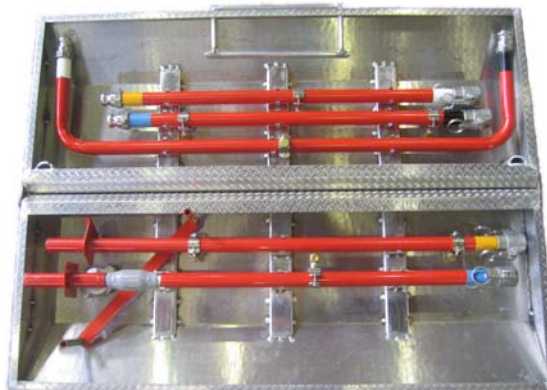

Safety Shower MAVA350

MAVA350 Safety shower is light, portable and durable shower for emergency professionals. Shower is set up from five pieces on top of its aluminum trunk. Water usage is controlled by practical foot switch. MAVA350 may be installed inside the MAVA ST shower tent for collecting sewage.

| | |
|----------------|---------------------------|
| Height | 2200mm |
| Width | 1200mm |
| Weight | 22kg |
| Water usage | 40l/min 5bar pressure |
| Using pressure | Max 8 bar |
| Structure | Aluminum, stainless steel |
| Nozzles | AISI 316 7pcs brass |